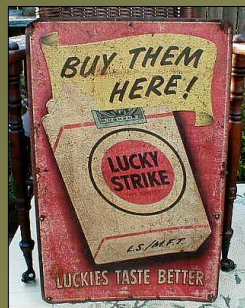

PARTIAL LISTING -BLACK MEMORABILIA, GINGER BREAD SHRINERS CLOCK, CLOCKS, COOKIE CUTTERS, EARLY CALIFORNIA STATE FLAG, FLAGS, 1930'S NJ STATE FAIR 4 H RIBBONS, WATER PITCHERS, CARNIVAL GLASS INSULATOR, VICTORIAN CANED CHAIR, 2 COPPER LINED BASKETS, BARBER SHOP RAZOR HOLDER W/ RAZORS, FOLK ART HOUSE & FENCE, CL SHIP DOOR STOP, DOLL BED, DOLL QUILTS, COPPER TEA KETTLE, 1940'S LUCKY STRIKE SIGN, WW I SIGN, ENGLISH COAL SCUTTLE, FRAMED OIL ON LINEN SHIP " THE GREAT EASTERN" 1861, SCHOOL BELL , BRONZE FRAME, SALESMAN SAMPLE INKWELL PAPER CUTTER, DEPRESSION GLASS, CARNIVAL GLASS, STERLING AND CRYSTAL PIECES, NICE EARLY CAR TRUNK, INDIAN ARROWHEADS AND POINTS, JEWELRY, COSTUME JEWELRY, 3RD REICH COINS, BRONZE LION, BWRS WW2 BRITISH WAR RELIEF SOC. MARKER, STERLING AND ENAMEL SALTS, CAMERAS, TOOLS, PAINTED TRUNKS AND TOOL CHESTS, A GOOD SIZE LOT OF PAPER, POSTCARDS AND ADVERTISING, DEPRESSION GLASS, VICTORIAN GLASS, JEWELRY (TO BE SOLD IN LOTS), KITCHENWARE, PORCELAIN TO INCLUDE LIMOGES, IRONSTONE, NIPPON, LENOX, WEDGWOOD, GERMAN AND LOTS MORE. BOTTLES, PAINTINGS, PRINTS, MIRRORS, DOLLS, LARGE BRASS LOT, MAHOGANY DENTAL MOLD CORNER CUPBOARD, SHAKER CHAIRS, 2 TIER PIE CRUST TABLE, PERIOD INLAID MAHOGANY CHAIR, WOODENWARE, RED PAINTED CUPBOARD, ADVERTISING AND METALWARE, SOLID MAHOGANY CREDENZA, RAILROAD CABOOSE OR STATION STOVE 1880'S, FRENCH CLOCK, ROYAL BOHN OIL LAMP, HUBLEY CL HORSE WAGON, NICE SOLID MAHOGANY 4 BALL & CLAW FOOT DROP FRONT SECRETARY, EMBROIDERED ORIENTAL SILK 5'X7',RUGS, LARGE PERSIAN RUG, AND MUCH, MUCH MORE...