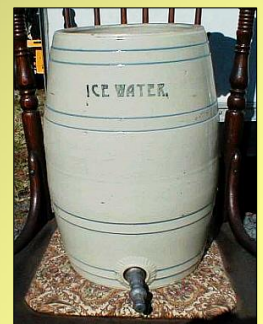

PARTIAL LISTING -BLACK MEMORABILIA, GINGER BREAD SHRINERS CLOCK, CLOCKS, COOKIE CUTTERS, EARLY CALIFORNIA STATE FLAG, FLAGS, 1930'S NJ STATE FAIR 4 H RIBBONS, WATER PITCHERS, CARNIVAL GLASS INSULATOR, VICTORIAN CANED CHAIR, 2 COPPER LINED BASKETS, BARBER SHOP RAZOR HOLDER W/ RAZORS, FOLK ART HOUSE & FENCE, CL SHIP DOOR STOP, DOLL BED, DOLL QUILTS, COPPER TEA KETTLE, 1940'S LUCKY STRIKE SIGN, WW I SIGN, ENGLISH COAL SCUTTLE, FRAMED OIL ON LINEN SHIP " THE GREAT EASTERN" 1861, SCHOOL BELL , BRONZE FRAME, SALESMAN SAMPLE INKWELL PAPER CUTTER, DEPRESSION GLASS, CARNIVAL GLASS, STERLING AND CRYSTAL PIECES, NICE EARLY CAR TRUNK, INDIAN ARROWHEADS AND POINTS, JEWELRY, COSTUME JEWELRY, 3RD REICH COINS, BRONZE LION, BWRS WW2 BRITISH WAR RELIEF SOC. MARKER, STERLING AND ENAMEL SALTS, CAMERAS, TOOLS, PAINTED TRUNKS AND TOOL CHESTS, A GOOD SIZE LOT OF PAPER, POSTCARDS AND ADVERTISING, DEPRESSION GLASS, VICTORIAN GLASS, JEWELRY (TO BE SOLD IN LOTS), KITCHENWARE, PORCELAIN TO INCLUDE LIMOGES, IRONSTONE, NIPPON, LENOX, WEDGWOOD, GERMAN AND LOTS MORE. BOTTLES, PAINTINGS, PRINTS, MIRRORS, DOLLS, LARGE BRASS LOT, MAHOGANY DENTAL MOLD CORNER CUPBOARD, SHAKER CHAIRS, 2 TIER PIE CRUST TABLE, PERIOD INLAID MAHOGANY CHAIR, WOODENWARE, RED PAINTED CUPBOARD, ADVERTISING AND METALWARE, SOLID MAHOGANY CREDENZA, RAILROAD CABOOSE OR STATION STOVE 1880'S, FRENCH CLOCK, ROYAL BOHN OIL LAMP, HUBLEY CL HORSE WAGON, NICE SOLID MAHOGANY 4 BALL & CLAW FOOT DROP FRONT SECRETARY, EMBROIDERED ORIENTAL SILK 5'X7',RUGS, LARGE PERSIAN RUG, AND MUCH, MUCH MORE...